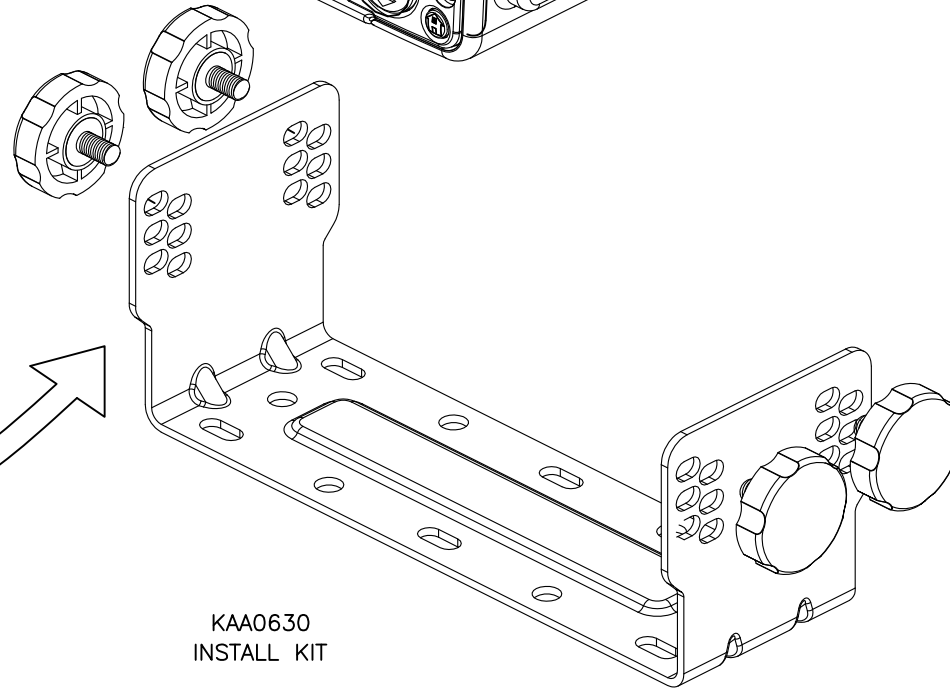

KNG-M150
MOBILE, DIGITAL, VHF 136-174MHz, 2048Ch, 50W

KAA0290
MICROPHONE, SMART, MOBILE

THIS ITEM BELONGS WITH KAA0630

KAA0630
INSTALL KIT

KAA0261
EXT. SPKR, 20W, 4 OHM, W/MOUNT

HEAVY-DUTY MOUNTING
INSTALLATION
(SEE KNG-M INSTALLATION INSTRUCTION
DRAWING 7005-31027-500)

	HEAVY DUTY MOUNTING INSTRUCTIONS, KNG-M 7005-31049-400
---	--