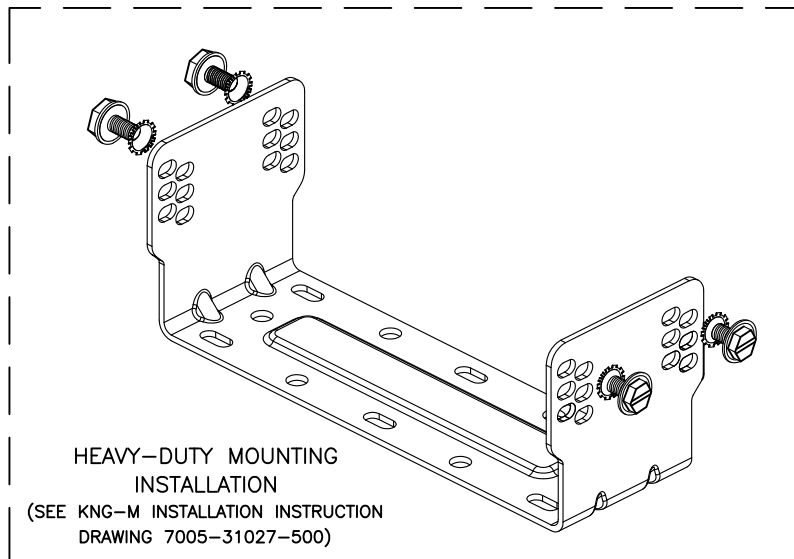

KNG-M150
MOBILE, DIGITAL, VHF 136-174MHz, 2048Ch, 50W

KAA0290
MICROPHONE, SMART, MOBILE

THIS ITEM BELONGS WITH KAA0630

KAA0630
INSTALL KIT

KAA0261
EXT. SPKR, 20W, 4 OHM, W/MOUNT

HEAVY-DUTY MOUNTING
INSTALLATION
(SEE KNG-M INSTALLATION INSTRUCTION
DRAWING 7005-31027-500)

	HEAVY DUTY MOUNTING INSTRUCTIONS, KNG-M 7005-31049-400
---	--