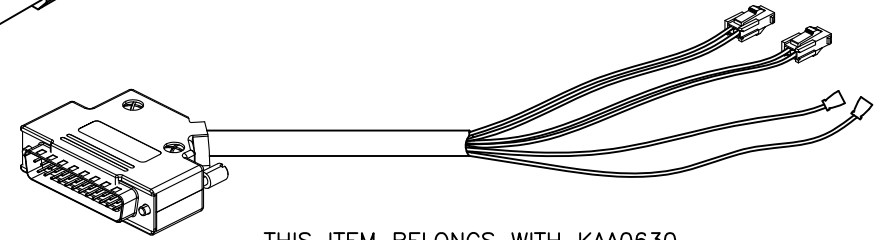

KNG-M150
MOBILE, DIGITAL, VHF 136-174MHz, 2048Ch, 50W

KAA0290
MICROPHONE, SMART, MOBILE

THIS ITEM BELONGS WITH KAA0630

KAA0630
INSTALL KIT

KAA0261
EXT. SPKR, 20W, 4 OHM, W/MOUNT

HEAVY-DUTY MOUNTING
INSTALLATION
(SEE KNG-M INSTALLATION INSTRUCTION
DRAWING 7005-31027-500)

	HEAVY DUTY MOUNTING INSTRUCTIONS, KNG-M 7005-31049-400
---	--