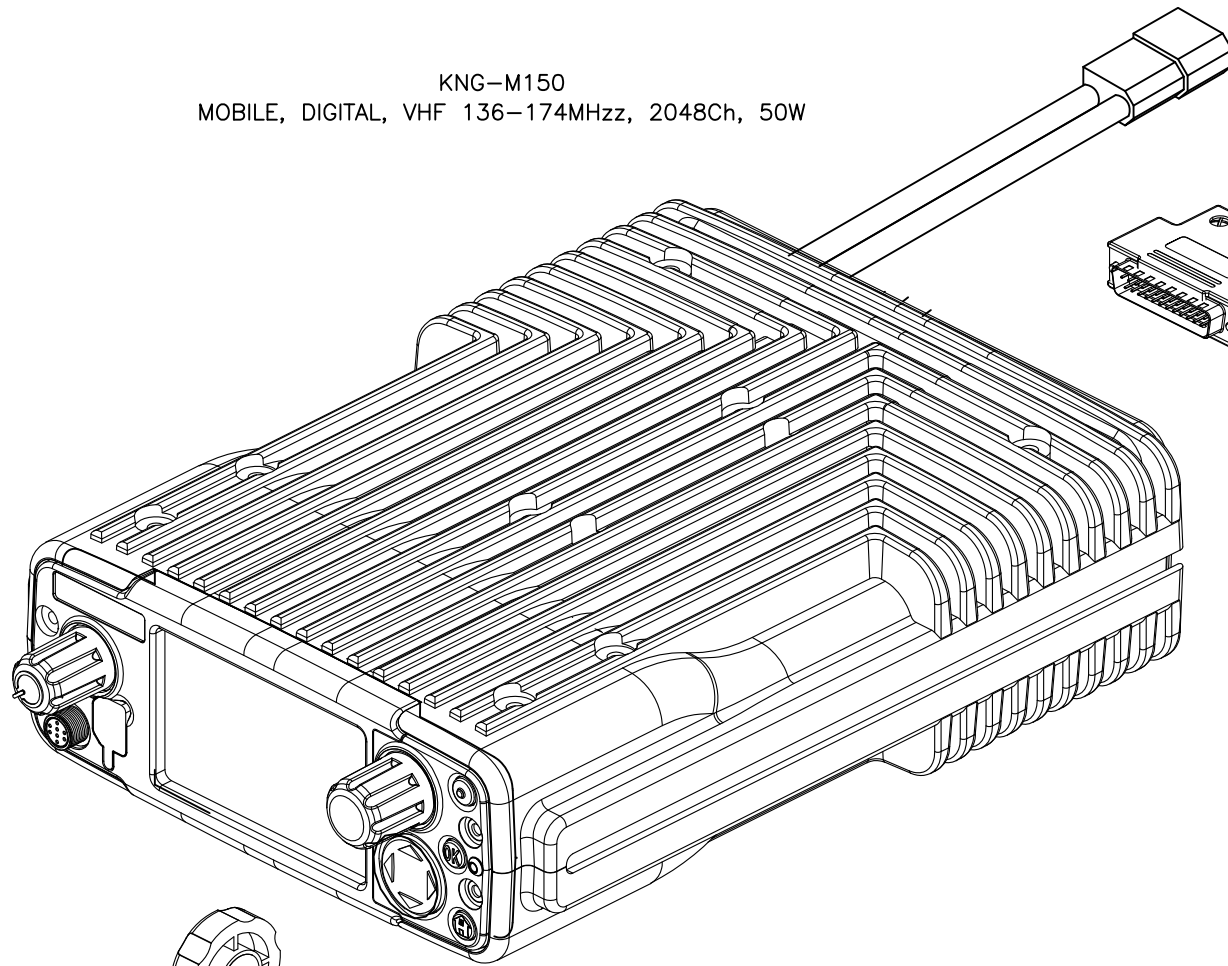

KNG-M150
MOBILE, DIGITAL, VHF 136-174MHz, 2048Ch, 50W

KAA0290
MICROPHONE, SMART, MOBILE

THIS ITEM BELONGS WITH KAA0630

KAA0630
INSTALL KIT

KAA0261
EXT. SPKR, 20W, 4 OHM, W/MOUNT

HEAVY-DUTY MOUNTING
INSTALLATION
(SEE KNG-M INSTALLATION INSTRUCTION
DRAWING 7005-31027-500)

	HEAVY DUTY MOUNTING INSTRUCTIONS, KNG-M 7005-31049-400
---	--